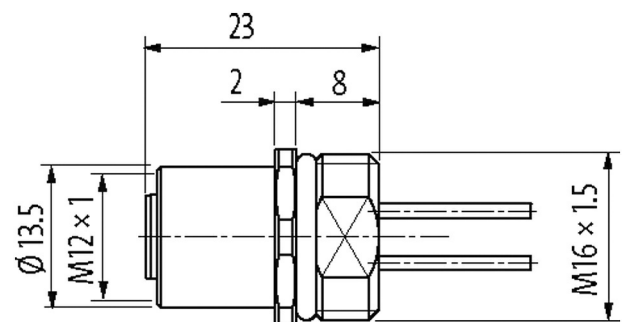

M12 FEMALE FLANGE PLUG A CODED FRONT MOUNT

PP-wires 8x0,25 0.2m

Flange female
M12, 8-pole
Front mounting
with multi-strand wire

Illustration

Female

Product may differ from Image

Approvals

**Form**

Form 17181

Cables

Cable number	973
No./diameter of wires	8 × 0.25 mm ²
Wire isolation	PUR (wh, br, gn, ye, gr, pk, bl, rd)
Outer Ø	1.25 mm ±5%
Bend radius (fixed)	10 × outer Ø
Temperature range (fixed)	-40...+90 °C
Temperature range (mobile)	-25...+90 °C

Technical Data

Operating voltage	max. 30 V AC/DC
Rated surge voltage	0.8 kV
Operating current per contact	max. 2 A
Locking of ports	Screw thread (M12×1 mm) recommended torque 0.6 Nm, self-securing
Protection	IP67 inserted and tightened (EN 60529)
Protection NEMA	3, 4, 6P (UL 50E)

General data

Temperature range -25...+85 °C

Commercial data

country of origin	DE
customs tariff number	85444290
EAN	4048879195362
eClass	27279220
Packaging unit	1

Sketch

Product may differ from image