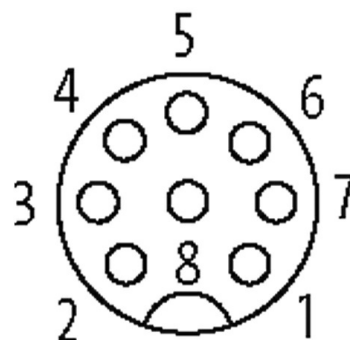

M12 FEMALE FLANGE PLUG A CODED FRONT MOUNT

PP-wires 8x0,25 0.2m

Flange female
M12, 8-pole
Front mounting
with multi-strand wire

Illustration

Female

Product may differ from Image

Approvals

**Form**

Form 17181

Cables

Cable number	973
No./diameter of wires	8 × 0.25 mm ²
Wire isolation	PUR (wh, br, gn, ye, gr, pk, bl, rd)
Outer Ø	1.25 mm ±5%
Bend radius (fixed)	10 × outer Ø
Temperature range (fixed)	-40...+90 °C
Temperature range (mobile)	-25...+90 °C

Technical Data

Operating voltage	max. 30 V AC/DC
Rated surge voltage	0.8 kV
Operating current per contact	max. 2 A
Locking of ports	Screw thread (M12×1 mm) recommended torque 0.6 Nm, self-securing
Protection	IP67 inserted and tightened (EN 60529)
Protection NEMA	3, 4, 6P (UL 50E)

General data

Temperature range -25...+85 °C

Commercial data

country of origin	DE
customs tariff number	85444290
EAN	4048879195362
eClass	27279220
Packaging unit	1

Sketch

Product may differ from image