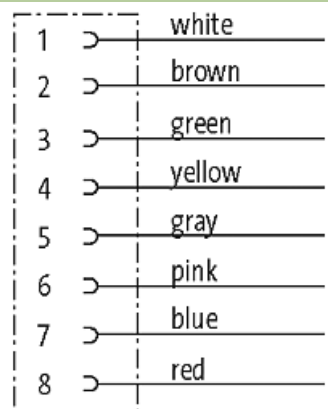

Form

Form 17181

Cables

Cable number	973
No./diameter of wires	8 × 0.25 mm²
Wire isolation	PUR (wh, br, gn, ye, gr, pk, bl, rd)
Outer Ø	1.25 mm ±5%
Bend radius (fixed)	10 × outer Ø
Temperature range (fixed)	-40...+90 °C
Temperature range (mobile)	-25...+90 °C

Technical Data

Operating voltage	max. 30 V AC/DC
Rated surge voltage	0.8 kV
Operating current per contact	max. 2 A
Locking of ports	Screw thread (M12×1 mm) recommended torque 0.6 Nm, self-securing
Protection	IP67 inserted and tightened (EN 60529)
Protection NEMA	3, 4, 6P (UL 50E)

General data

Temperature range -25...+85 °C

Commercial data

country of origin	DE
customs tariff number	85444290
EAN	4048879195362
eClass	27279220
Packaging unit	1

Sketch

Product may differ from image